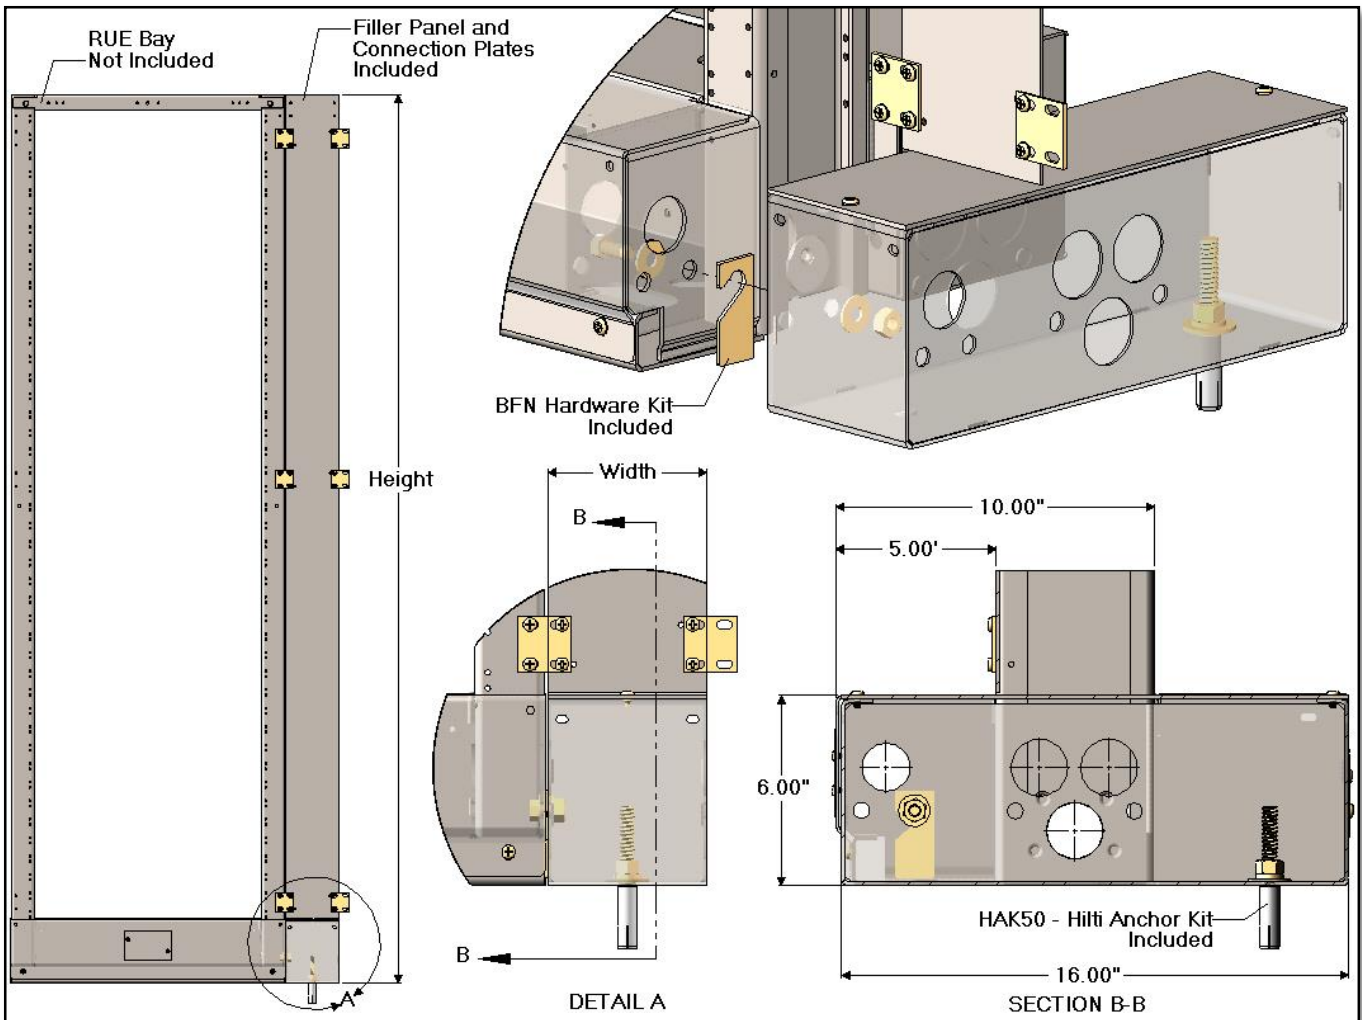

FLC Kit Series - Unequal Flange Filler Panel Kit w/ 16.00" Depth 5+5+6 Footprint

FLC1 Series 2.50" Filler Panel Kit w/ 16.00" Depth 5+5+6 Footprint.	
CSF P/N#	Filler Panel + Base Filler [Height]
FLC125xxK	84.00"
FLC135xxK	108.00"
FLC147xxK	138.00"

FLC2 Series 5.00" Filler Panel Kit w/ 16.00" Depth 5+5+6 Footprint.	
CSF P/N#	Filler Panel + Base Filler [Height]
FLC225xxK	84.00"
FLC235xxK	108.00"
FLC247xxK	138.00"

Notes:

- See FLA Series for Filler Panel only.
- Kit includes all Mounting Hardware for Filler Panel and Base Filler.
- Other sizes and finishes available upon request.